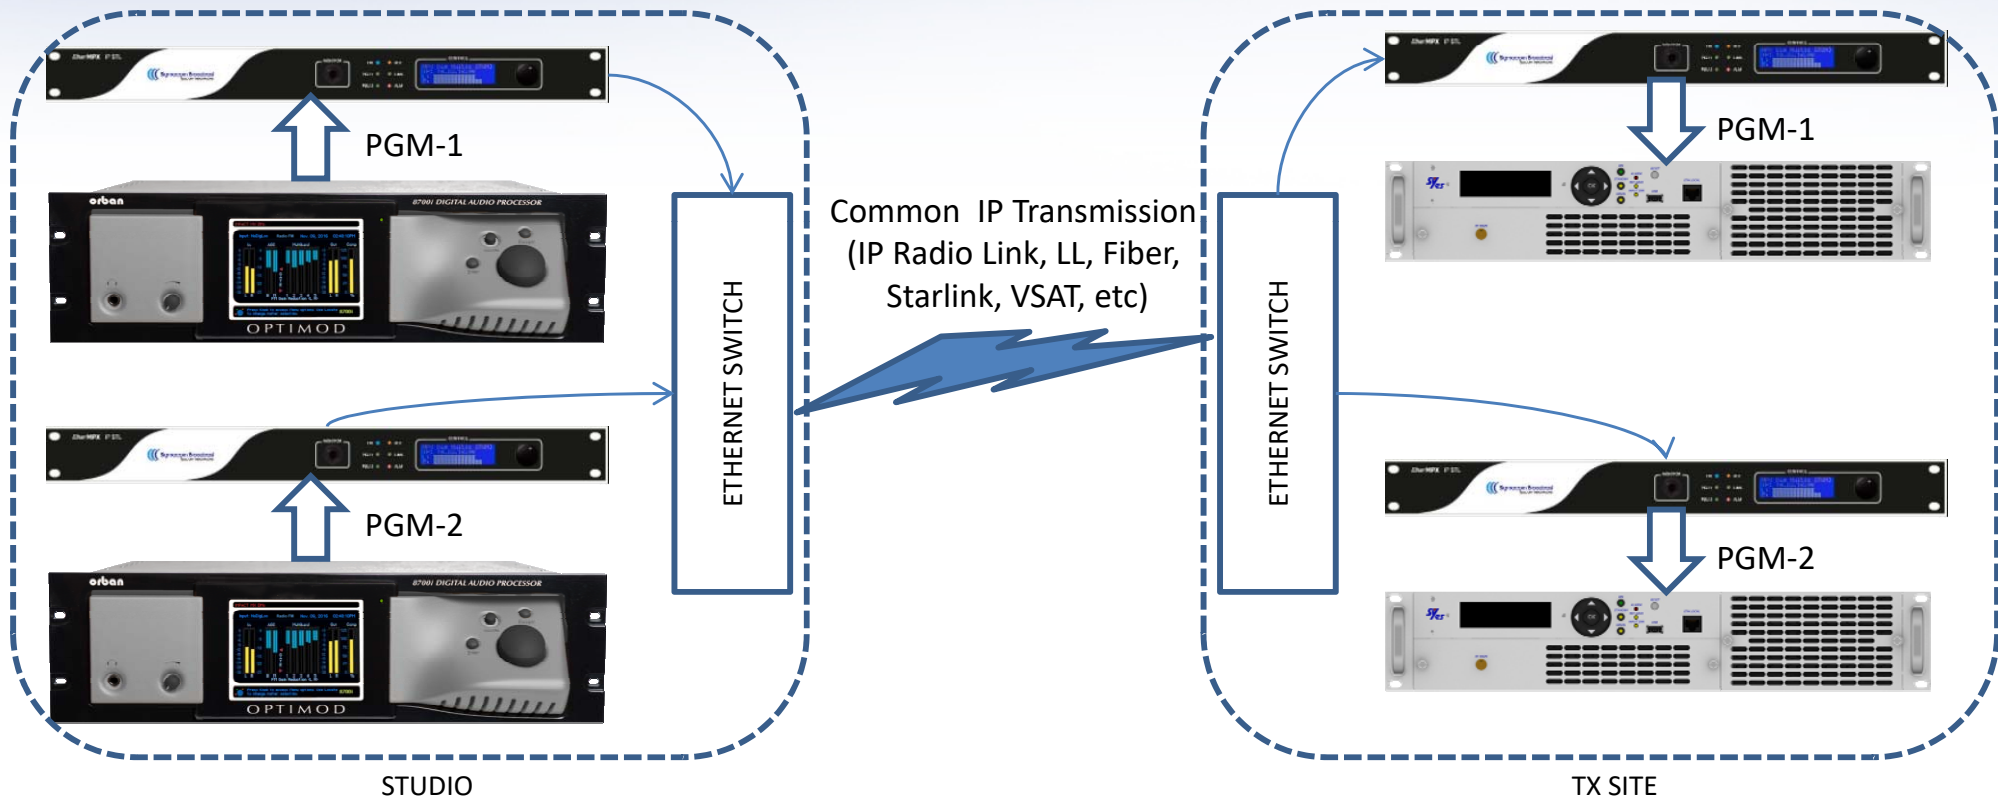

# Deployment examples (2/4)

2x PGM in Unicast (2 Encoders → 2 Decoders)

Considerations for using public internet for real time traffic:

- ✔ Needs reliable connection (low jitter & guaranteed BW)
- ✔ Security issues (strongly suggested to use VPN)