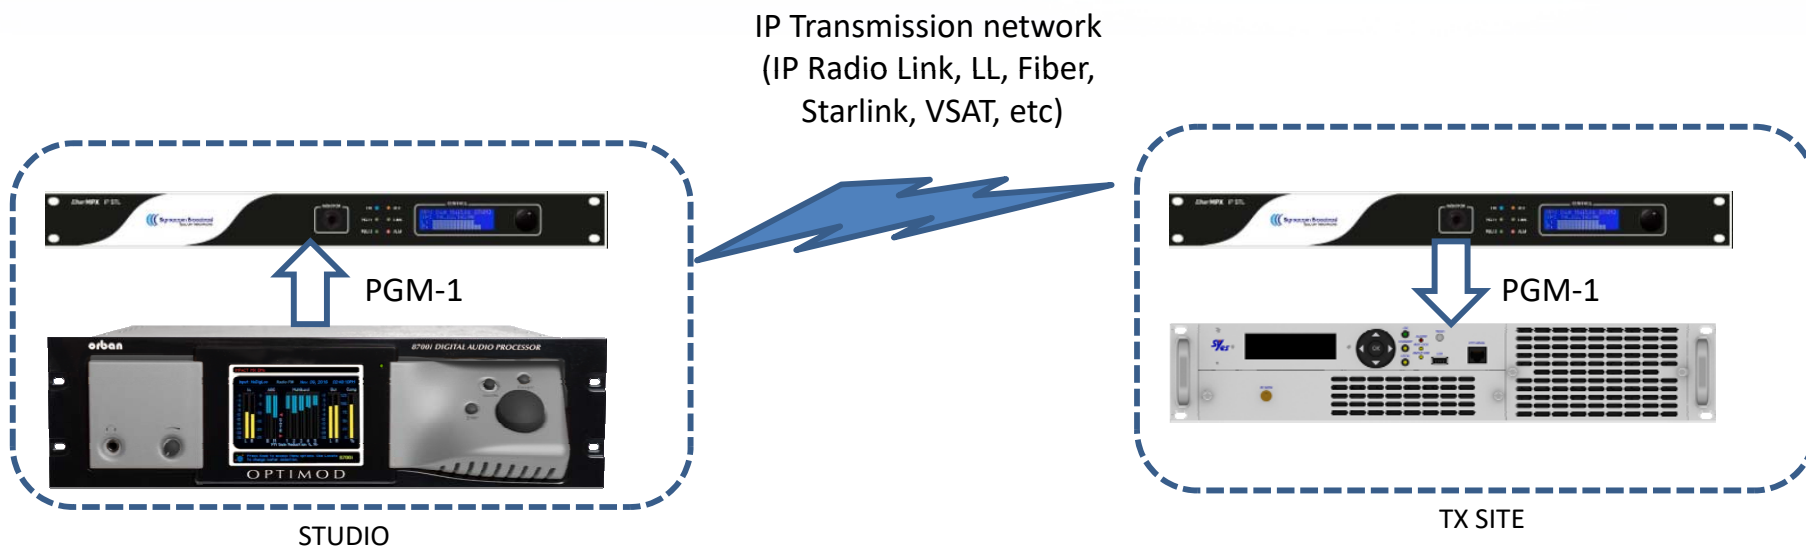

Deployment examples (1/4)

1x PGM in Unicast (1 Encoder → 1 Decoder)

Considerations for using public internet for real time traffic:

- ✔ Needs reliable connection (low jitter & guaranteed BW)
- ✔ Security issues (strongly suggested to use VPN)